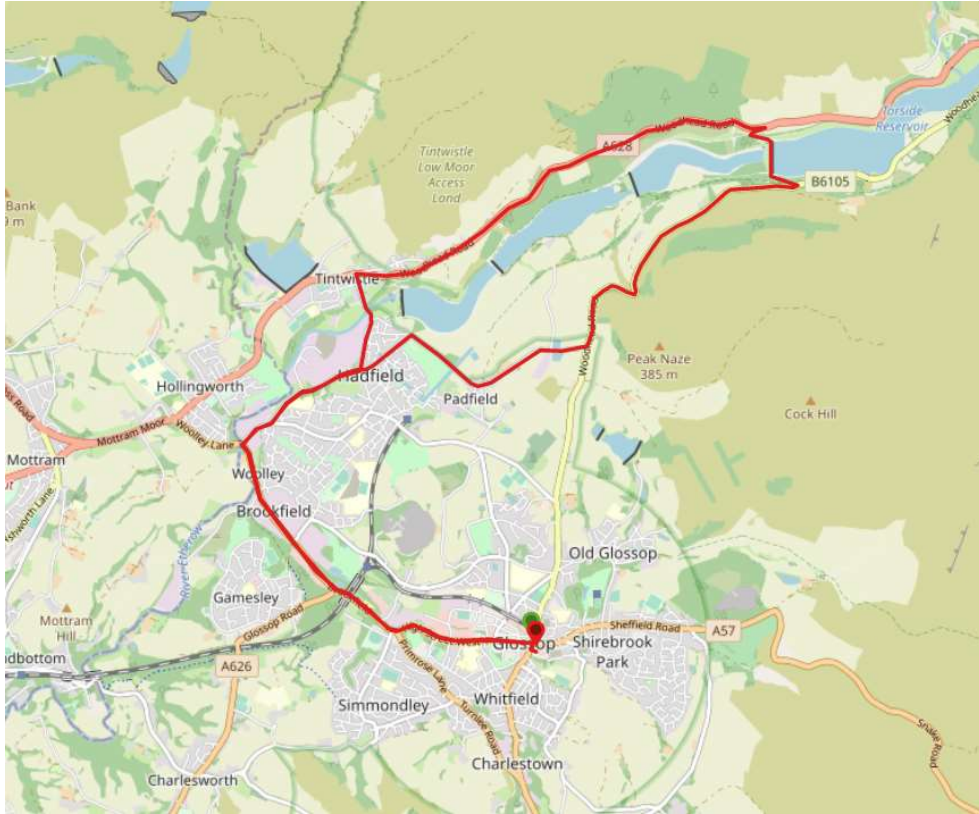

And they're off!

OVER 250 runners braved the brilliant sunshine last Sunday to take part in the Glossop Midco half marathon.