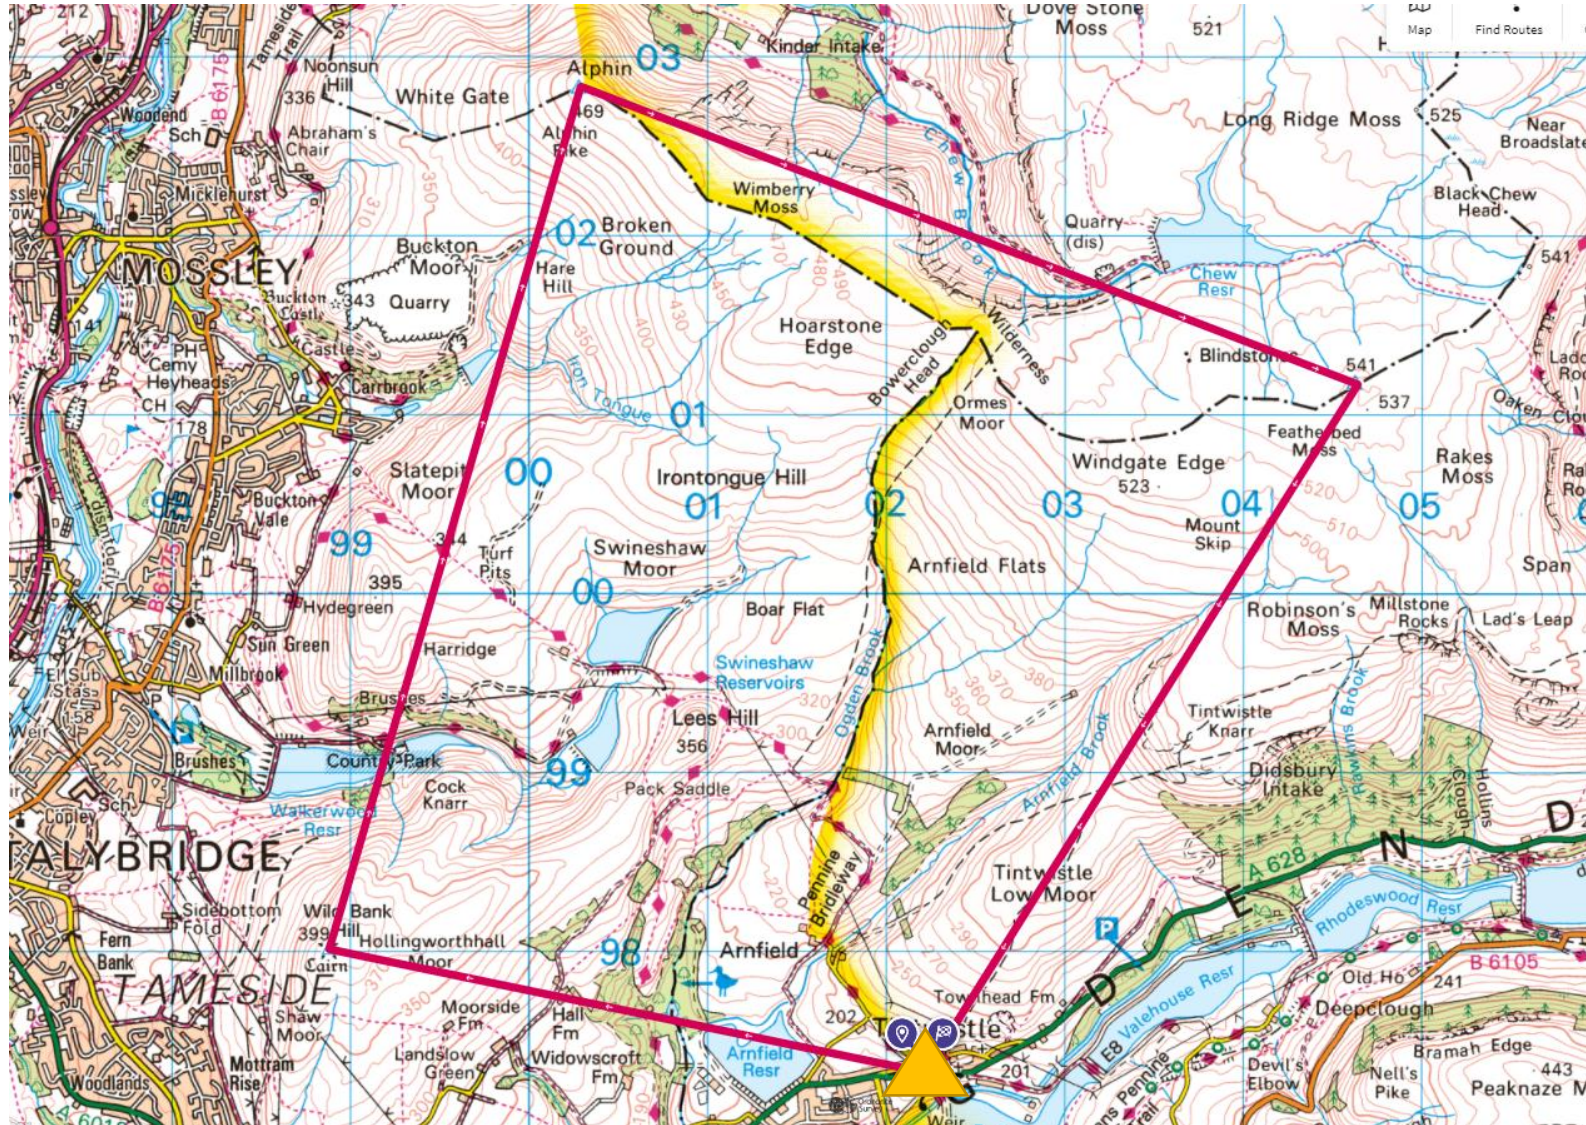

September 2023 – Tintwistle 3 Trigs

Discipline = Fell
14 Miles x 2,600 ft

Time Trial Only

Start / Finish at end of
Arnfield Lane. Visit all 3
Trigs (Wild Bank, Alphin
Pike, Featherbed Moss)
in any order.

Start/Finish - Cobbles
of Arnfield Lane

- No Strava segment or GPX provided.