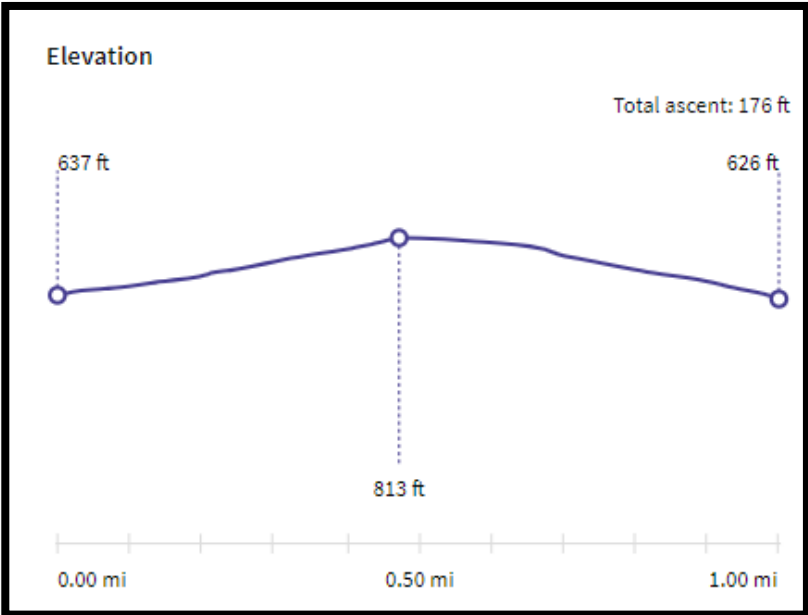

Anytime 2024 – Humper Mile

Discipline = Anytime
1 Mile x 175 ft
Time Trial

[Strava Segment](#)

Anytime 2024 – Humper Mile

Start -
At Gate

Finish -
Middle of Bridge

- Note – To pick up Strava segment, always start slightly in advance, and finish slightly beyond indicated start/finish point.