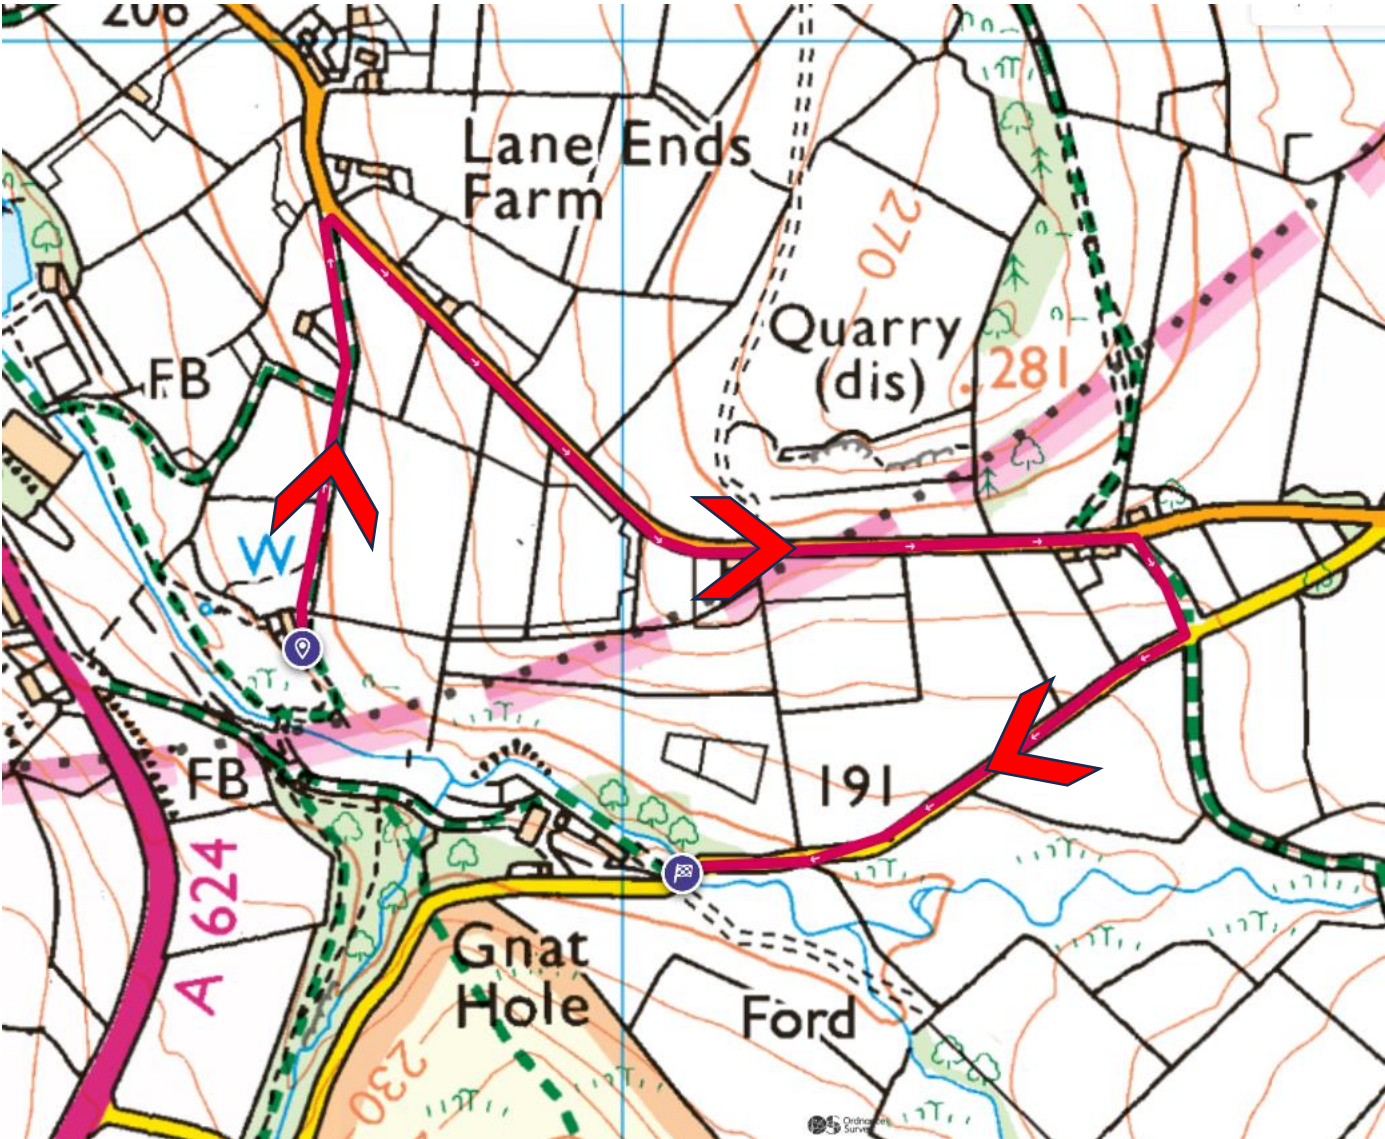

Anytime 2024 – Humper Mile

Discipline = Anytime
1 Mile x 175 ft
Time Trial

[Strava Segment](#)

Anytime 2024 – Humper Mile

Start -
At Gate

Finish -
Middle of Bridge

- Note – To pick up Strava segment, always start slightly in advance, and finish slightly beyond indicated start/finish point.