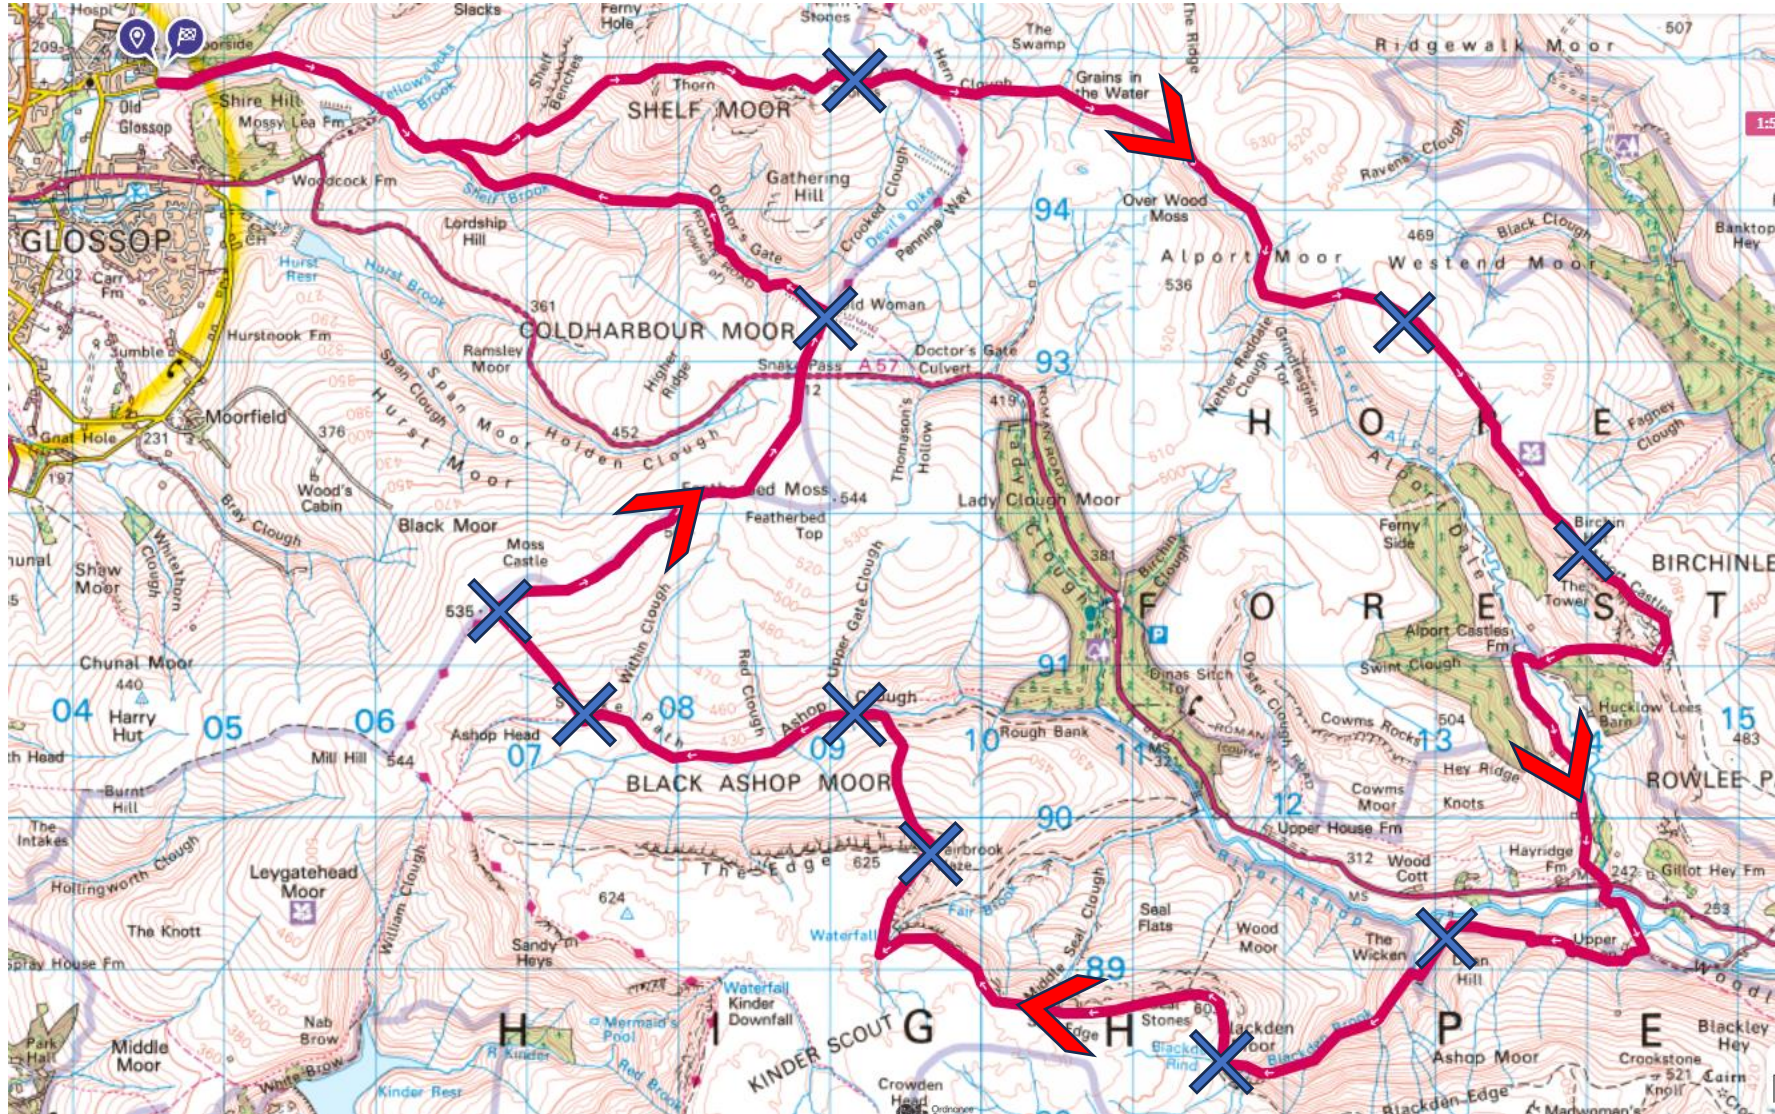

# June 2024 – New Glossop Fell Race

Discipline = Fell  
22 Miles x 4,000 ft

Time Trial - [Details](#)

Strava Segment - NA

Clockwise

# New Glossop Fell Race Checkpoints

- Turning Circle 046 948
- Shelf Stones (Higher Shelf Trig) 089 948
- Alport Low (West End Trig) 129 932
- Alport Castles (Birchen Hat Intersection) 142 916
- Blackden Clough (Wall Corner) 131 893
- Seal Edge (Top of Blackden) 116 884
- The Edge (Mushroom, Fairbrook Naze) 096 896
- Snake Path (footbridge) 092 907
- Ashop Moor (Unnamed clough past Within) 073 907
- Pennine Way (Summit of Flags, Moss Castle) 069 915
- Drs. Gate (Old Woman) 089 934
- Turning Circle 046 948