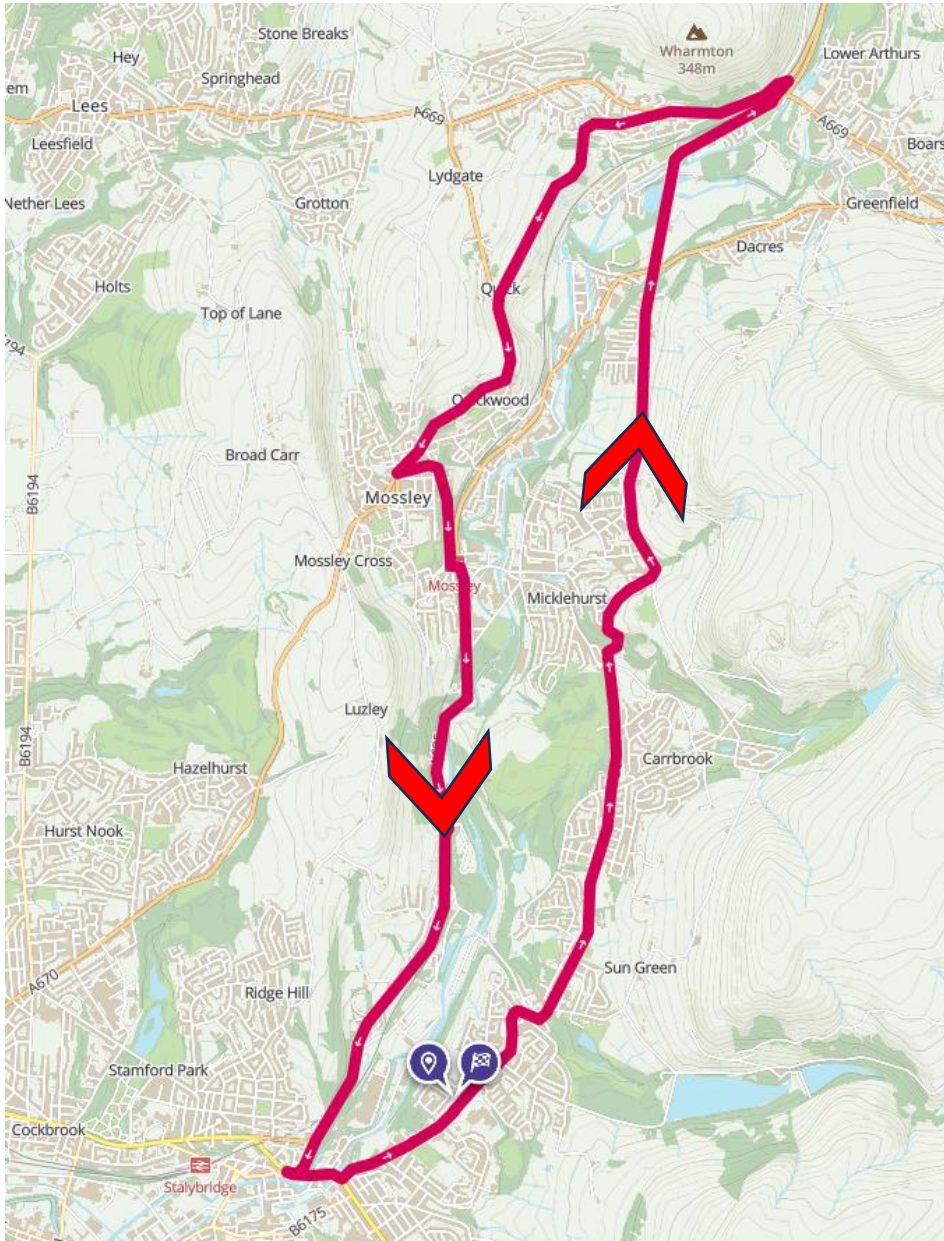

October 2024 – Reindeer 10

Discipline = Road
10 Miles x 770 ft

Time Trial

Strava Segment – TBC

Anti Clockwise loop starting and finishing at the door of The Reindeer pub in Copley.

Start/Finish -
Door of The Reindeer

- Note – To pick up Strava segment, always start slightly in advance, and finish slightly beyond indicated start/finish point.