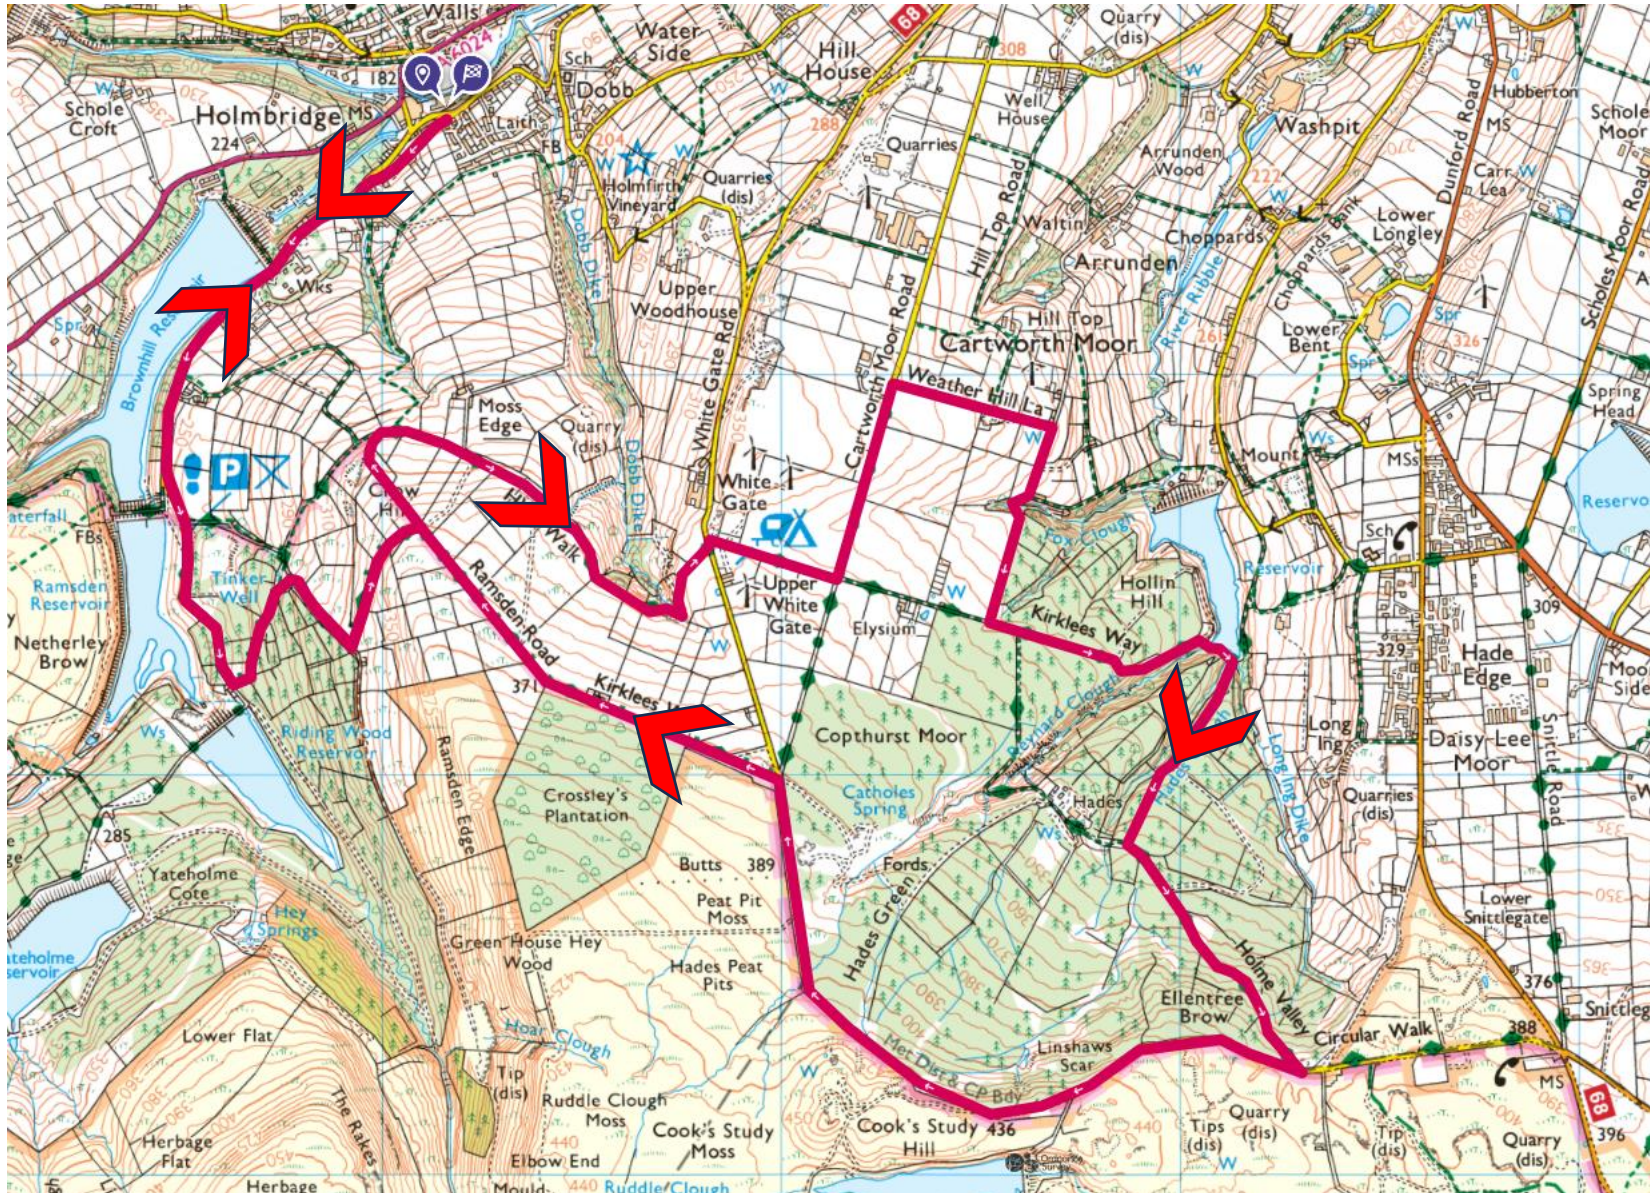

September 2024 – Stairway to Heaven

Discipline = Trail
8.4 Miles x 1,300 ft

[Race 28/09/24](#) or Time Trial

Strava Segment – TBC

Enter [using this link](#) before 28/08/24 and GDH receive 10% discount (30 places reserved)

- Note – To pick up Strava segment, always start slightly in advance, and finish slightly beyond indicated start/finish point.