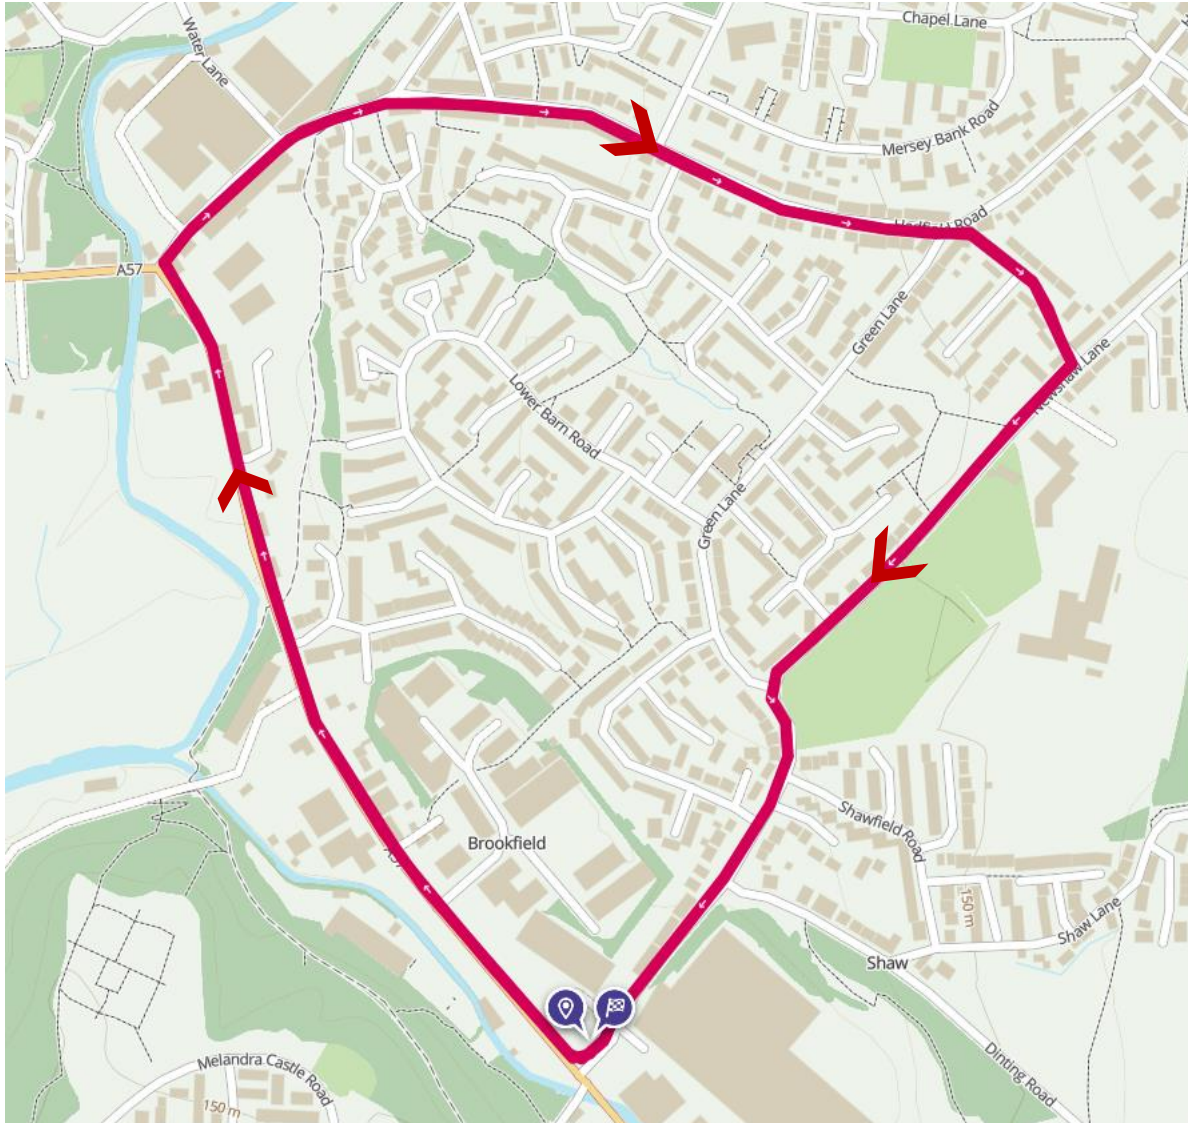

# February 2024 – The Screwfix 6

Discipline = Road  
3.75 Miles x 210 ft

Time Trial

[Strava Segment](#)

2 loops clockwise.  
Start/Finish at Sub Station  
at end of Shaw Lane.

- Note – To pick up Strava segment, always start slightly in advance, and finish slightly beyond indicated start/finish point.