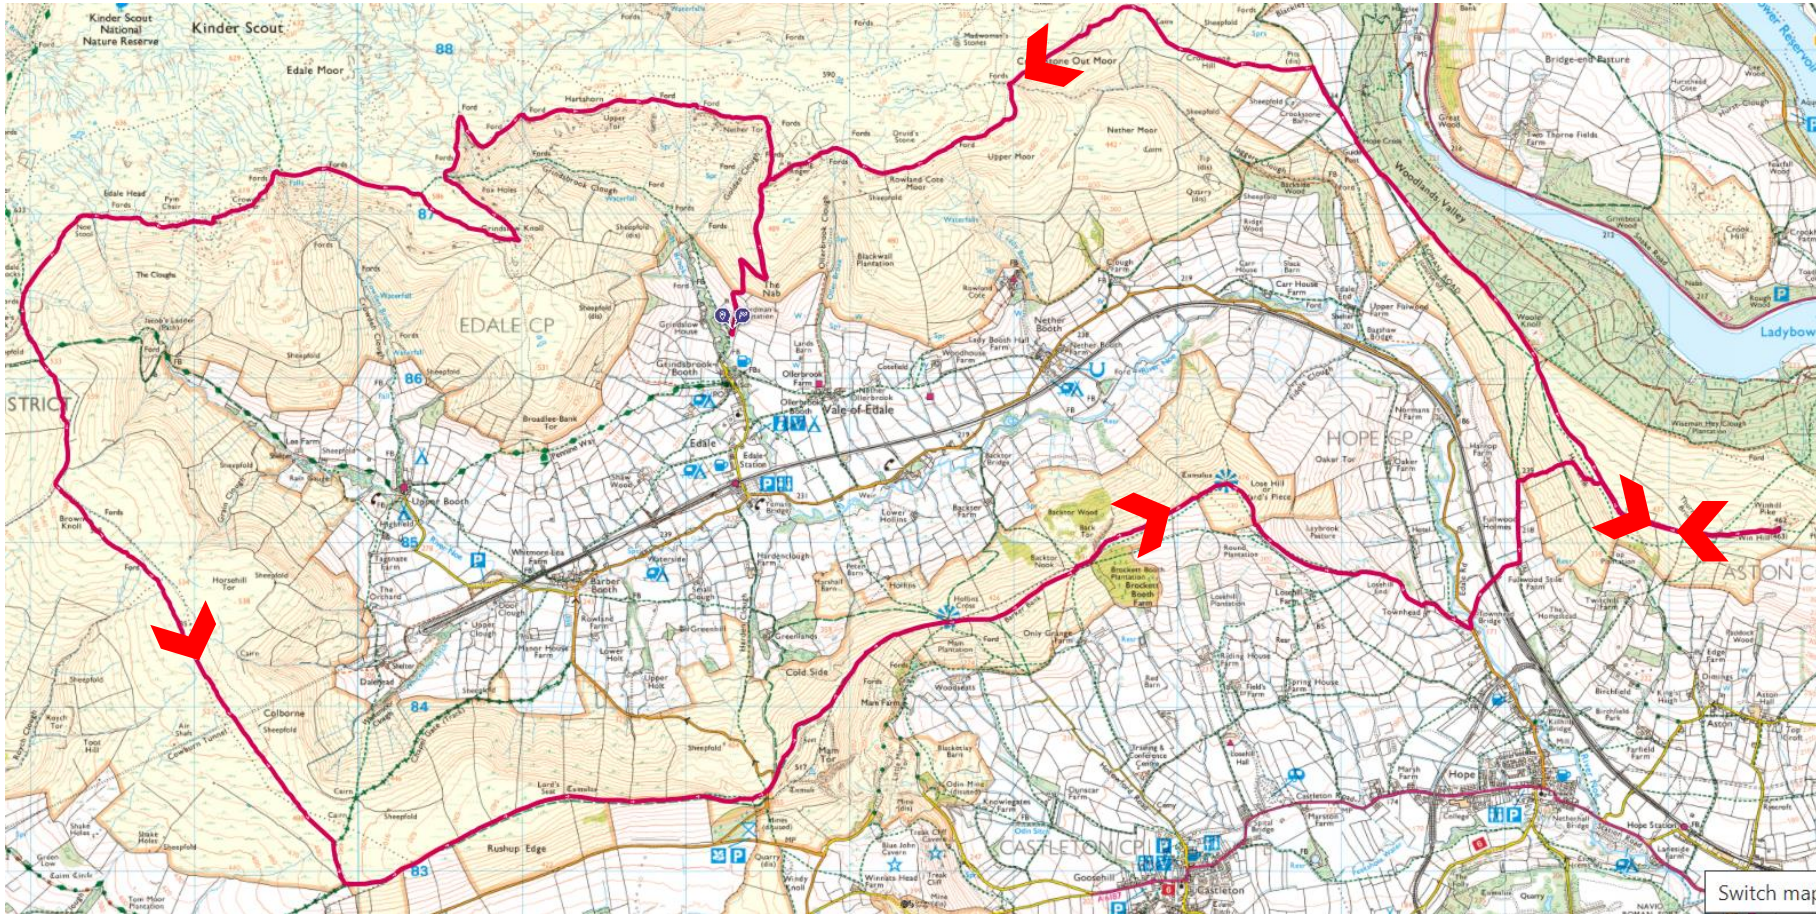

March 2025 – Edale Skyline

Discipline = Fell
21 Miles x 4,300 ft

Race 23/03/25 or
Time Trial

Start / Finish -
Fairbrook Meadow,
North of Edale

Very detailed race map, showing checkpoints and out of bounds areas available [here](#)
See [DPFR website](#) for details and requirements for the race itself

- Note – To pick up Strava segment, always start slightly in advance, and finish slightly beyond indicated start/finish point.